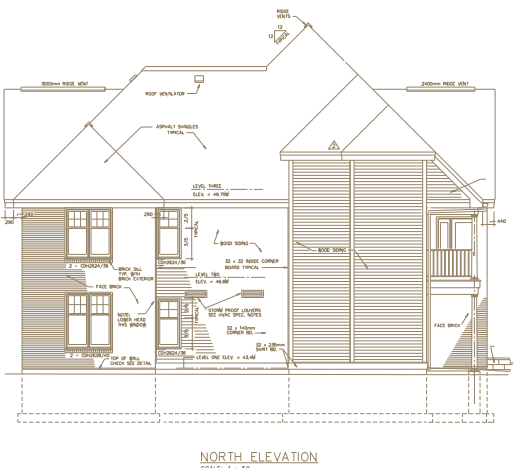

Muriel McQueen-Fergusson Centre for Family Violence

University of New Brunswick
Goguen and Company Ltd.
architecture and planning

Located on the campus of the University of New Brunswick, the Muriel McQueen-Fergusson Centre for Family Violence Research was designed to soften the transition from the institutional buildings on campus to the private residences across the street. It contains Administration Offices, Work Rooms, Library, Research Offices, a loft for future expansion, Kitchen / Lunch Room and a large Outdoor Deck.