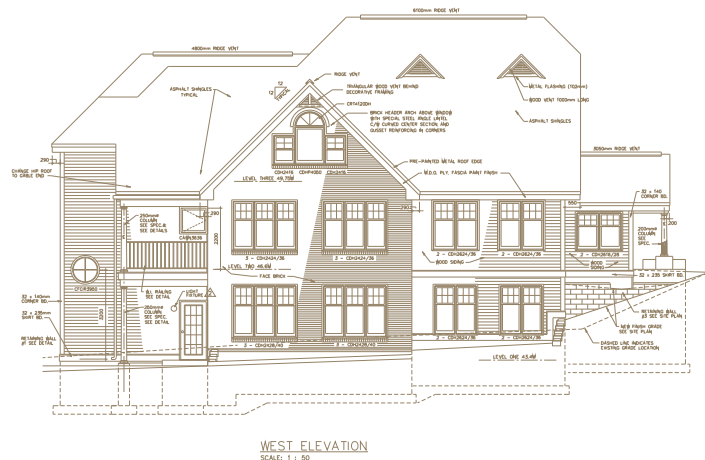

Muriel McQueen-Fergusson Centre for Family Violence

University of New Brunswick
Goguen and Company Ltd.
architecture and planning

Located on the campus of the University of New Brunswick, the Muriel McQueen-Fergusson Centre for Family Violence Research was designed to soften the transition from the institutional buildings on campus to the private residences across the street. It contains Administration Offices, Work Rooms, Library, Research Offices, a loft for future expansion, Kitchen / Lunch Room and a large Outdoor Deck.