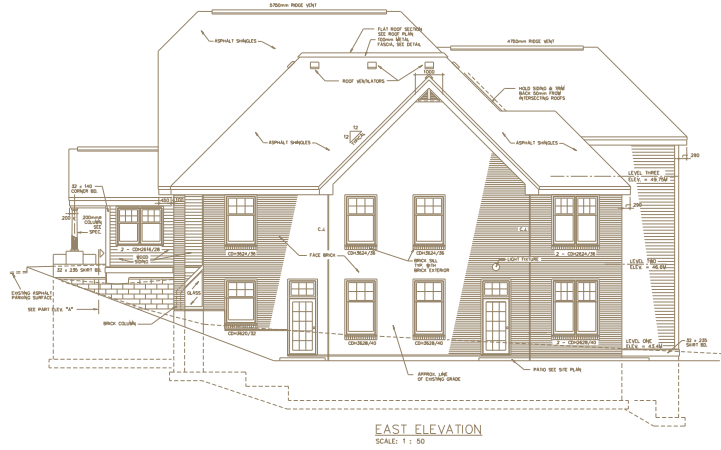

Muriel McQueen-Fergusson Centre for Family Violence

University of New Brunswick
Goguen and Company Ltd.
architecture and planning

Located on the campus of the University of New Brunswick, the Muriel McQueen-Fergusson Centre for Family Violence Research was designed to soften the transition from the institutional buildings on campus to the private residences across the street. It contains Administration Offices, Work Rooms, Library, Research Offices, a loft for future expansion, Kitchen / Lunch Room and a large Outdoor Deck.