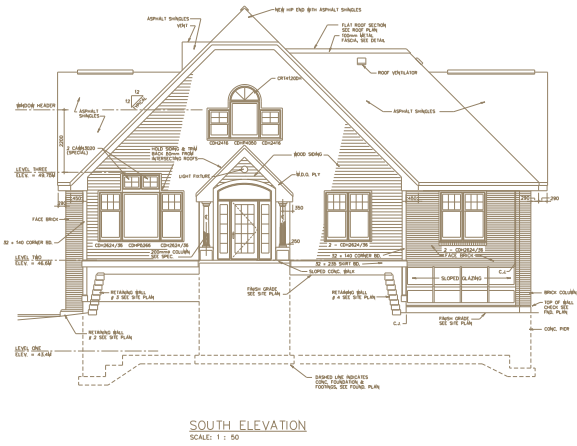

Muriel McQueen-Fergusson Centre for Family Violence

University of New Brunswick
Goguen and Company Ltd.
architecture and planning

Located on the campus of the University of New Brunswick, the Muriel McQueen-Fergusson Centre for Family Violence Research was designed to soften the transition from the institutional buildings on campus to the private residences across the street. It contains Administration Offices, Work Rooms, Library, Research Offices, a loft for future expansion, Kitchen / Lunch Room and a large Outdoor Deck.